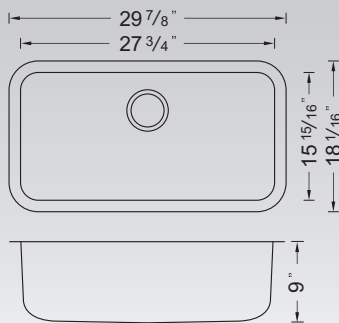

Think Sinks
Think Wentworth

Recommended Cabinet Size: 33"

A NEW LARGER SINGLE BOWL FOR WENTWORTH CRAFTSMEN SERIES!

CMU3018-9

- Available Sept 1, 2009
- List Price: \$375
- 18 gauge undermount
- Premium Type 304 stainless steel
- Scratch-resistant satin finish
- One piece construction
- Mirror highlighted rim
- Heavy-duty sound-absorbent coating and padding
- Flush or 1/4" reveal 2-in-1 cutout template
- Limited lifetime warranty